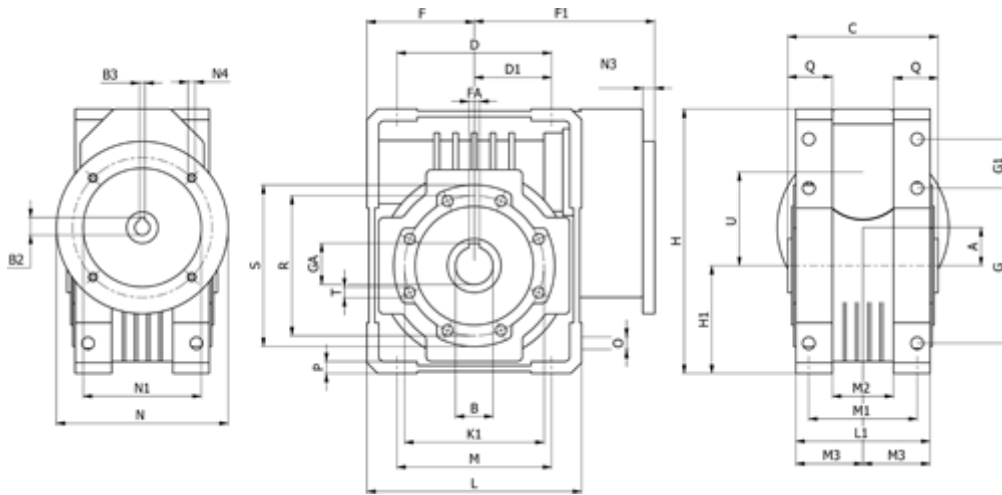

Data Sheet

Article number: 3921110021745

Description: Worm gear
WR 110-U-21-112B5, without lubrication

Measures

A = 110.10	F = 125	L = 250	N2 = 180	T = M12x19
B = 42	F1 = 213	L1 = 143	N3 = 13.0	U = 130
B1 E7 = 28	FA = 12	M = 184	N4 = M12x13	
B2 = 31.3	G = 184	M1 = 115	O = 14.0	
B3 H9 = 8	G1 = 58.0	M2 = 69	P = 14	
C = 155	GA = 45.3	M3 = 73.0	Q = 45	
D = 174.0	H = 308.0	N = 250	R = 165	
D1 = 82.0	H1 = 125.0	N1 = 215	S = 200	